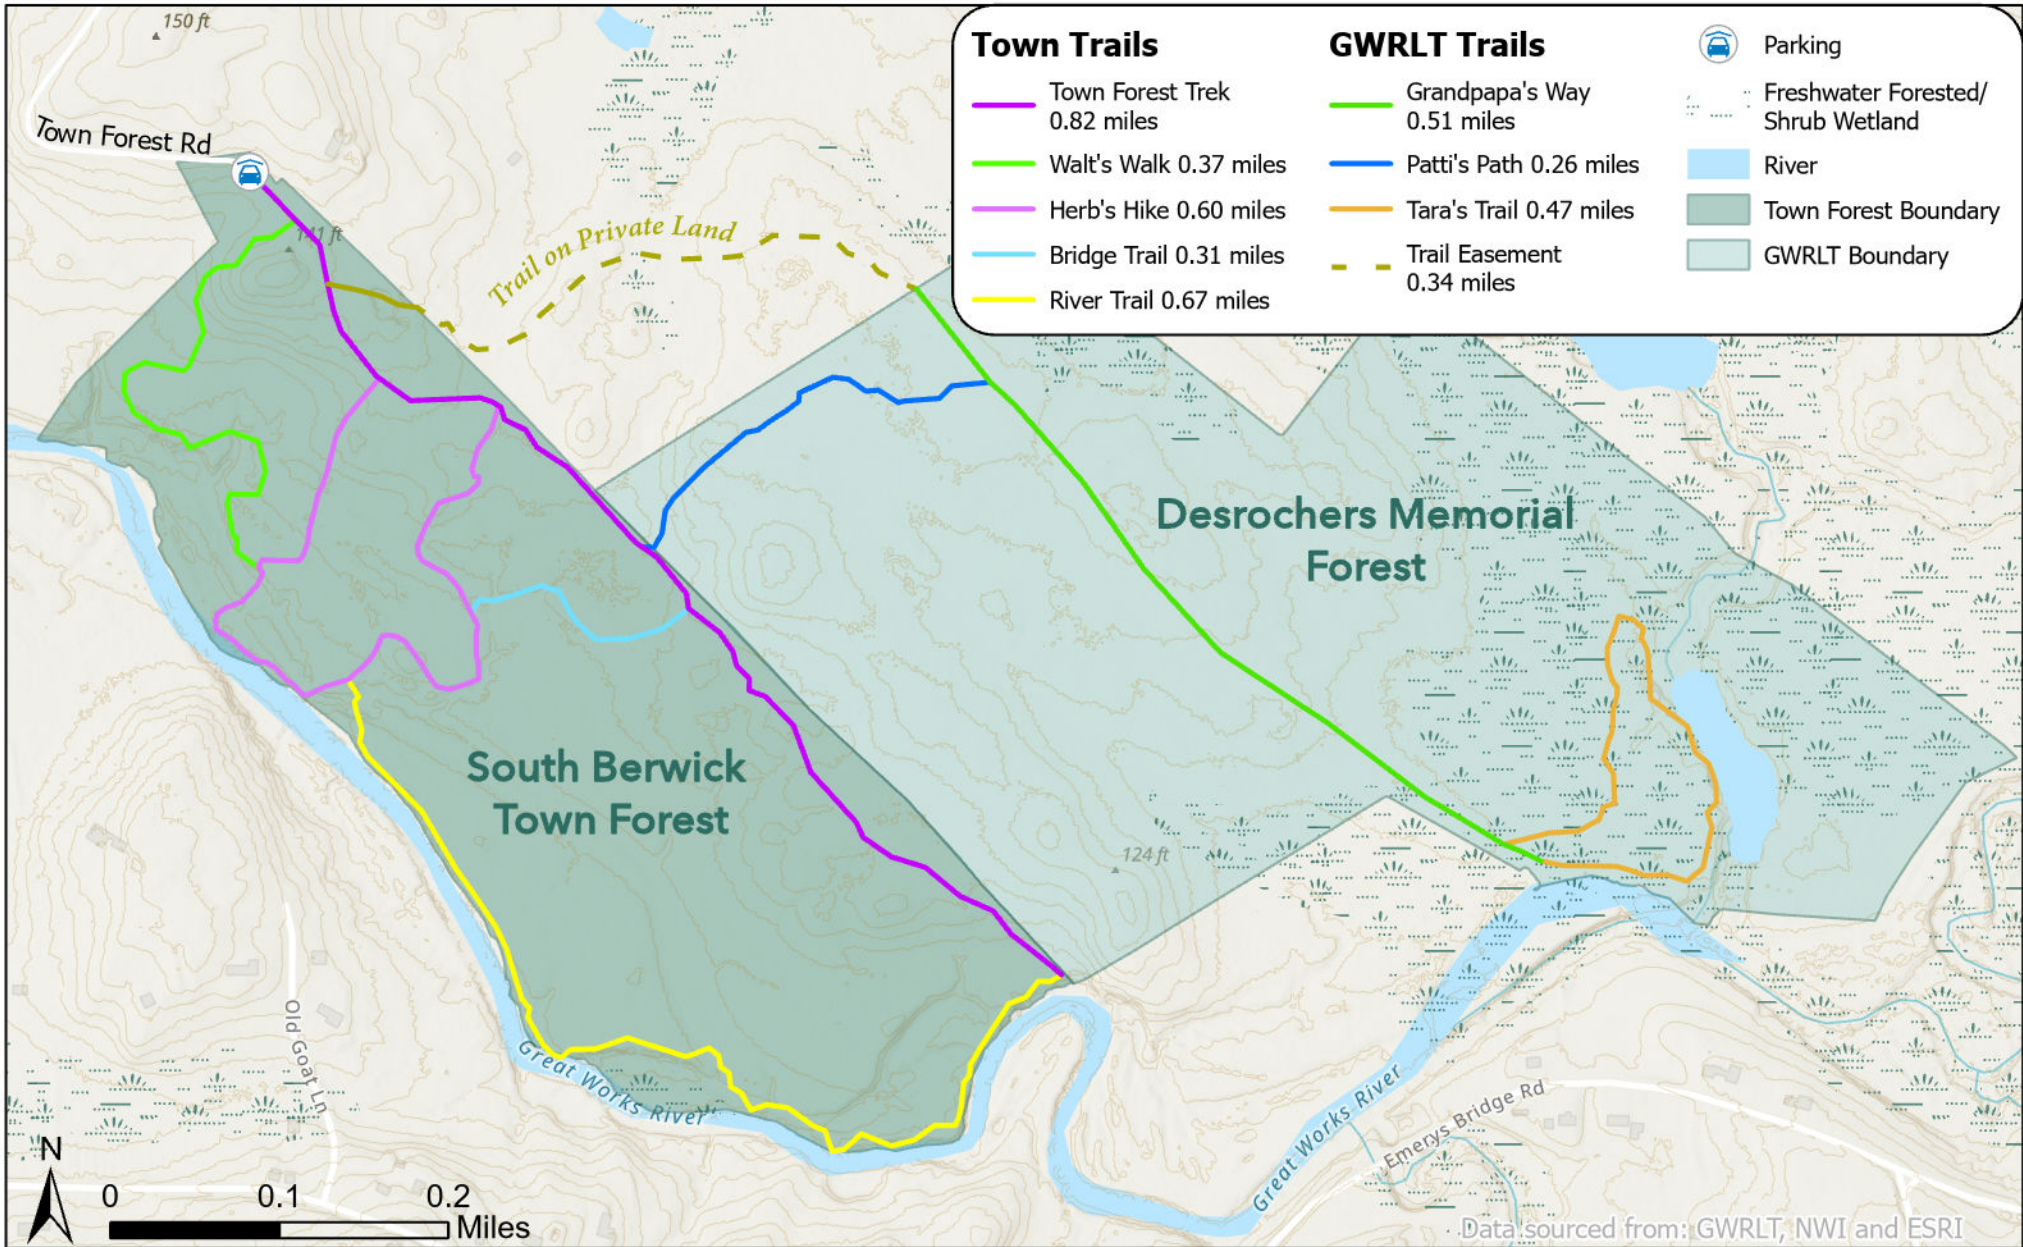

Desrochers Memorial Forest & South Berwick Town Forest

Town Forest Road, South Berwick | GPS Coordinates: Lat: 43.249 Long: -70.761.

Desrochers Memorial Forest is a 135 acres preserve that abuts the South Berwick Town Forest. An extensive trail network offers many options for hikers such as a 1 mile meandering stroll through the forest to the scenic Great Works River. Terrain: flat. Some sections of the trail goes through fields which makes checking for ticks very important. MODERATE